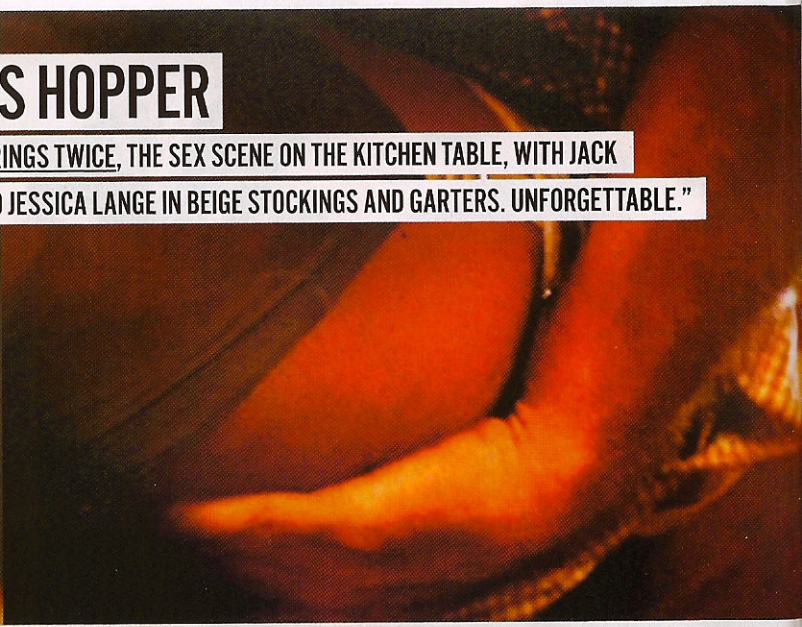

## DENNIS HOPPER

"THE POSTMAN ALWAYS RINGS TWICE, THE SEX SCENE ON THE KITCHEN TABLE, WITH JACK NICHOLSON, AND JESSICA LANGE IN BEIGE STOCKINGS AND GARTERS. UNFORGETTABLE."

## ED RUSCHA

"I SEE THE MECHANICAL WORLD AS A SOURCE OF EROTICISM. AN EXAMPLE WOULD CERTAINLY BE A SHINY PISTON IN A CYLINDER. I GO FOR THIS PHOTOGRAPH TAKEN BY BETTINA HUBBY. THE SUBJECT HAS ALL THE MECHANICS NECESSARY TO BE CONSIDERED EROTIC, BUT THE DILEMMA SHOULD BE WHICH DO YOU ATTEND TO FIRST?"